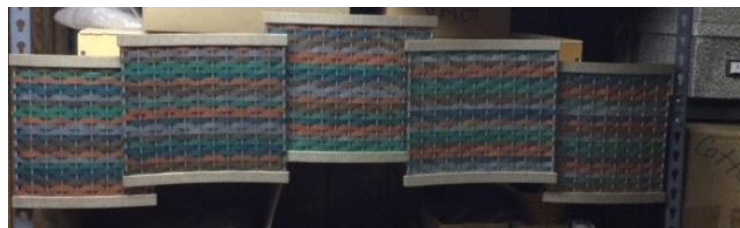

5-Panel Aluminum Weave shown vertical even panels (left), Vertical uneven panels (right), and horizontal uneven panels (above).

Back plate is dark plywood with magnets.
Panels have off-centered magnets for hanging in a variety of ways.
Back plate can also be hung diagonally for additional versatility. Approx 64 x 13
Retail price - $450.