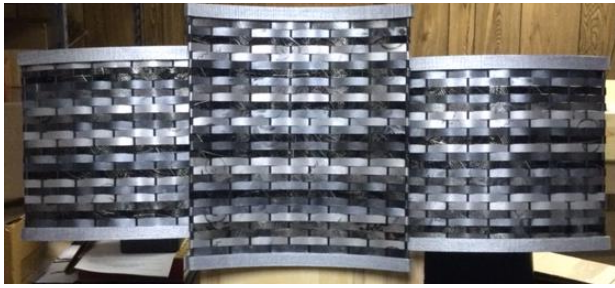

Large Weave – Approx. 48 x 24

Can be hung vertically (right),
horizontally (top), or on an angle.

Retail Price = \$1,550.00

4-Panel Free Hanging Weave – Approx.
62 x 22

Can be hung together (as shown) or
independently. Looks great in stairway
– see product example Page

Retail Price = \$3,000.00

3-Panel Aluminum Weaves – Top – Black & Silver Right – Copper, greens, burgundy, etc.
 One back plate steel, other has steel plates adhered to wood.
 Panels have off-centered magnets for hanging in a variety of ways.
 Back plate can also be hung diagonally for additional versatility.

Approx. 32 x 15
 Retail = \$385.00

5-Panel Aluminum Weave shown vertical even panels (left), Vertical uneven panels (right), and horizontal uneven panels (above).

Back plate is dark plywood with magnets.
 Panels have off-centered magnets for hanging in a variety of ways.
 Back plate can also be hung diagonally for additional versatility. Approx 64 x 13
 Retail price - \$450.