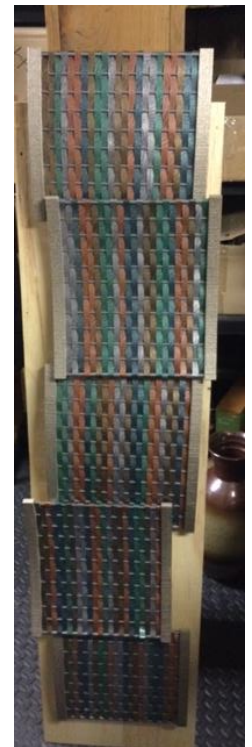

Extra Tall Weave – Approx. 48 x 10

Can be hung vertically,
horizontally, or on an angle.

Retail Price = \$645.00

Medium Weave – Approx. 36 x 22

Can be hung vertically,
horizontally, or on an angle.

Retail Price = \$1,150.00

Large Weave – Approx. 48 x 24

Can be hung vertically (right),
horizontally (top), or on an angle.

Retail Price = \$1,550.00

4-Panel Free Hanging Weave – Approx.
62 x 22

Can be hung together (as shown) or
independently. Looks great in stairway
– see product example Page

Retail Price = \$3,000.00

3-Panel Aluminum Weaves – Top – Black & Silver Right – Copper, greens, burgundy, etc.
 One back plate steel, other has steel plates adhered to wood.
 Panels have off-centered magnets for hanging in a variety of ways.
 Back plate can also be hung diagonally for additional versatility.

Approx. 32 x 15
 Retail = \$385.00

5-Panel Aluminum Weave shown vertical even panels (left), Vertical uneven panels (right), and horizontal uneven panels (above).

Back plate is dark plywood with magnets.
 Panels have off-centered magnets for hanging in a variety of ways.
 Back plate can also be hung diagonally for additional versatility. Approx 64 x 13
 Retail price - \$450.